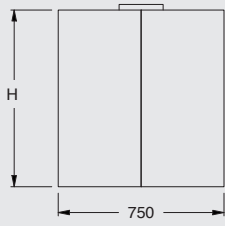

Parkes Rangehoods have an air movement from 450 cubic metres to 1800 cubic metres.

Java Black

Champagne  
Brushed

Champagne  
Satin

Illusion Blu

Bronze Satin

Persian Mirror

Persian Blu