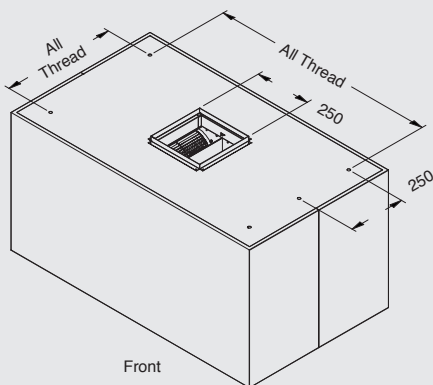

# Belgrad Ceiling Mounted 1000L-2 & 1200L-2

	BEL 1000L-2	BEL 1200L-2
Body Width	1000mm	1200mm
Motor Quantity	2	2
LED Light	Cool or Warm	Cool or Warm
Nightlight	Yes	Yes
Light Quantity	2	3
Filter Quantity	6	8
Filter Size	250mm x 270mm	250mm x 270mm
Conversion Top/Back	No	No
Electrical Connection	10 Amp Lead	10 Amp Lead
Minimum Height (H=)	400mm	400mm
Maximum Height (H=)	1100mm	1100mm
Powderkote® Available	N/A	N/A
All-thread fixing Centres	500mm x 800mm	500mm x 1000mm
Corner Type	Square	Square