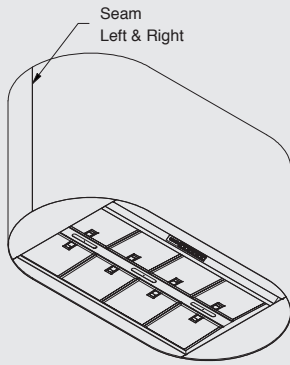

Parkes Rangehoods have an air movement from 450 cubic metres to 1800 cubic metres.

Java Black

Champagne  
Brushed

Champagne  
Satin

Illusion Blu

Bronze Satin

Persian Mirror

Persian Blu