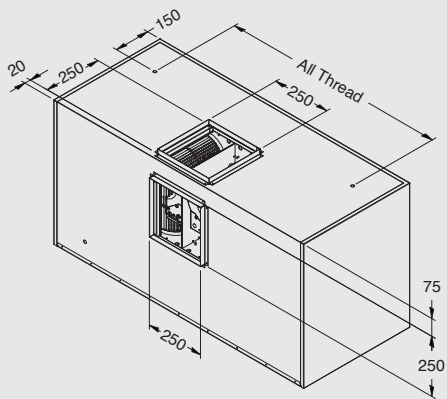

# Lamont Wall Mounted 1200L-2

LAM 1200L-2	
Body Width	1200mm
Motor Quantity	2
LED Light	Cool or Warm
Nightlight	Yes
Light Quantity	2
Filter Quantity	4
Filter Size	272mm x 355mm
Conversion Top/Back	No
Electrical Connection	Junction Box
Minimum Height (H=)	400mm
Maximum Height (H=)	1100mm
Powderkote® Available	N/A
All-thread fixing Centres	950mm
Corner Type	Square