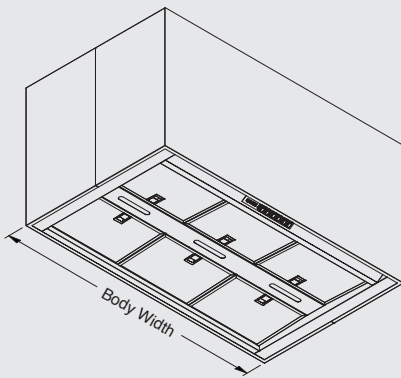

# Belgrad Ceiling Mounted 1000L-2 & 1200L-2

	BEL 1000L-2	BEL 1200L-2
Body Width	1000mm	1200mm
Motor Quantity	2	2
LED Light	Cool or Warm	Cool or Warm
Nightlight	Yes	Yes
Light Quantity	2	3
Filter Quantity	6	8
Filter Size	250mm x 270mm	250mm x 270mm
Conversion Top/Back	No	No
Electrical Connection	10 Amp Lead	10 Amp Lead
Minimum Height (H=)	400mm	400mm
Maximum Height (H=)	1100mm	1100mm
Powderkote® Available	N/A	N/A
All-thread fixing Centres	500mm x 800mm	500mm x 1000mm
Corner Type	Square	Square