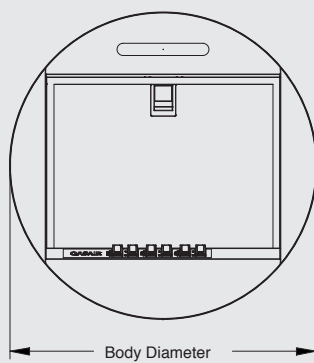

# Seneca Ceiling Mounted 400L-1

SEN 400L-1	
Body Diameter	400mm
Motor Quantity	1
LED Light	Cool or Warm
Nightlight	No
Light Quantity	1
Filter Quantity	1
Filter Size	272mm x 272mm
Conversion Top/Back	N/A
Electrical Connection	10 Amp Lead
Minimum Height (H=)	550mm
Maximum Height (H=)	1150mm
Powderkote® Available	N/A
All-thread fixing Centres	300mm x 160mm
Corner Type	N/A

# Seneca Ceiling Mounted 500L-2

SEN 500L-2	
Body Diameter	500mm
Motor Quantity	2
LED Light	Cool or Warm
Nightlight	Yes
Light Quantity	1
Filter Quantity	1
Filter Size	379mm x 290mm
Conversion Top/Back	N/A
Electrical Connection	10 Amp Lead
Minimum Height (H=)	650mm
Maximum Height (H=)	1150mm
Powderkote® Available	N/A
All-thread fixing Centres	410mm x 160mm
Corner Type	N/A