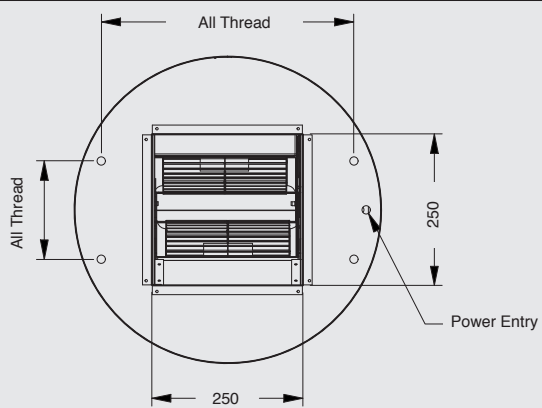

# Seneca Ceiling Mounted 500L-2

SEN 500L-2	
Body Diameter	500mm
Motor Quantity	2
LED Light	Cool or Warm
Nightlight	Yes
Light Quantity	1
Filter Quantity	1
Filter Size	379mm x 290mm
Conversion Top/Back	N/A
Electrical Connection	10 Amp Lead
Minimum Height (H=)	650mm
Maximum Height (H=)	1150mm
Powderkote® Available	N/A
All-thread fixing Centres	410mm x 160mm
Corner Type	N/A