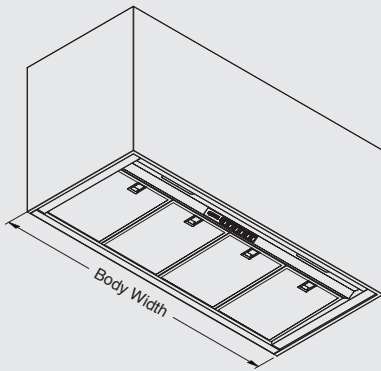

Lamont Wall Mounted 900L-2 and 1000L-2 Rangehoods have an air movement from 450 cubic metres to 1800 cubic metres.

Java Black

Champagne  
Brushed

Champagne  
Satin

Illusion Blu

Bronze Satin

Persian Mirror

Persian Blu