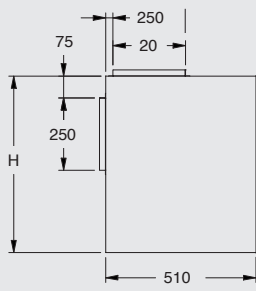

Lamont Wall Mounted 900L-2 and 1000L-2 Rangehoods have an air movement from 450 cubic metres to 1800 cubic metres.

Java Black

Champagne  
Brushed

Champagne  
Satin

Illusion Blu

Bronze Satin

Persian Mirror

Persian Blu