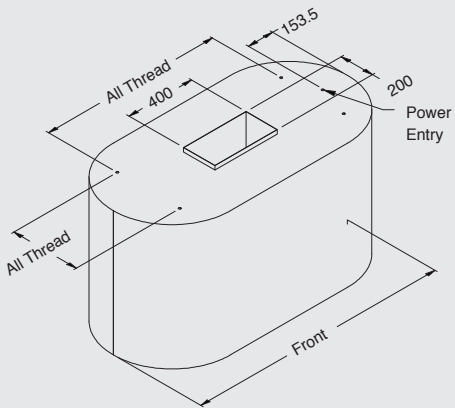

Parkes Rangehoods have an air movement from 450 cubic metres to 1800 cubic metres.

Java Black

Champagne  
Brushed

Champagne  
Satin

Illusion Blu

Bronze Satin

Persian Mirror

Persian Blu