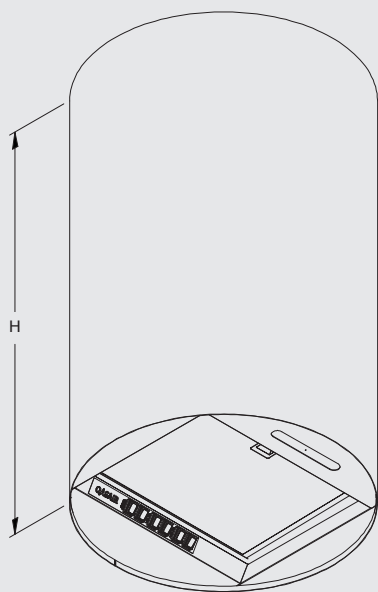

# Seneca Ceiling Mounted 400L-1

SEN 400L-1	
Body Diameter	400mm
Motor Quantity	1
LED Light	Cool or Warm
Nightlight	No
Light Quantity	1
Filter Quantity	1
Filter Size	272mm x 272mm
Conversion Top/Back	N/A
Electrical Connection	10 Amp Lead
Minimum Height (H=)	550mm
Maximum Height (H=)	1150mm
Powderkote® Available	N/A
All-thread fixing Centres	300mm x 160mm
Corner Type	N/A

Seneca Ceiling Mounted 400L-1 Rangehoods have an air movement from 450 cubic metres to 900 cubic metres.

Java Black

Champagne  
Brushed

Champagne  
Satin

Illusion Blu

Bronze Satin

Persian Mirror

Persian Blu

# Seneca Ceiling Mounted 500L-2

SEN 500L-2	
Body Diameter	500mm
Motor Quantity	2
LED Light	Cool or Warm
Nightlight	Yes
Light Quantity	1
Filter Quantity	1
Filter Size	379mm x 290mm
Conversion Top/Back	N/A
Electrical Connection	10 Amp Lead
Minimum Height (H=)	650mm
Maximum Height (H=)	1150mm
Powderkote® Available	N/A
All-thread fixing Centres	410mm x 160mm
Corner Type	N/A