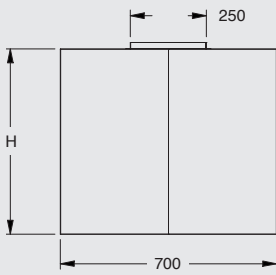

# Belgrad Ceiling Mounted 1000L-2 & 1200L-2

	BEL 1000L-2	BEL 1200L-2
Body Width	1000mm	1200mm
Motor Quantity	2	2
LED Light	Cool or Warm	Cool or Warm
Nightlight	Yes	Yes
Light Quantity	2	3
Filter Quantity	6	8
Filter Size	250mm x 270mm	250mm x 270mm
Conversion Top/Back	No	No
Electrical Connection	10 Amp Lead	10 Amp Lead
Minimum Height (H=)	400mm	400mm
Maximum Height (H=)	1100mm	1100mm
Powderkote® Available	N/A	N/A
All-thread fixing Centres	500mm x 800mm	500mm x 1000mm
Corner Type	Square	Square