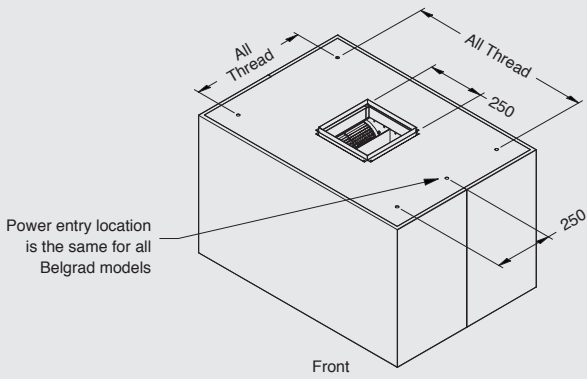

# Belgrad Ceiling Mounted 1000L-2 & 1200L-2

	BEL 1000L-2	BEL 1200L-2
Body Width	1000mm	1200mm
Motor Quantity	2	2
LED Light	Cool or Warm	Cool or Warm
Nightlight	Yes	Yes
Light Quantity	2	3
Filter Quantity	6	8
Filter Size	250mm x 270mm	250mm x 270mm
Conversion Top/Back	No	No
Electrical Connection	10 Amp Lead	10 Amp Lead
Minimum Height (H=)	400mm	400mm
Maximum Height (H=)	1100mm	1100mm
Powderkote® Available	N/A	N/A
All-thread fixing Centres	500mm x 800mm	500mm x 1000mm
Corner Type	Square	Square