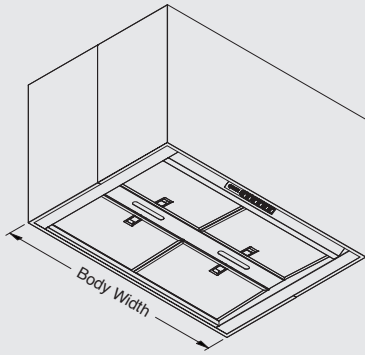

# Belgrad Ceiling Mounted 1000L-2 & 1200L-2

	BEL 1000L-2	BEL 1200L-2
Body Width	1000mm	1200mm
Motor Quantity	2	2
LED Light	Cool or Warm	Cool or Warm
Nightlight	Yes	Yes
Light Quantity	2	3
Filter Quantity	6	8
Filter Size	250mm x 270mm	250mm x 270mm
Conversion Top/Back	No	No
Electrical Connection	10 Amp Lead	10 Amp Lead
Minimum Height (H=)	400mm	400mm
Maximum Height (H=)	1100mm	1100mm
Powderkote® Available	N/A	N/A
All-thread fixing Centres	500mm x 800mm	500mm x 1000mm
Corner Type	Square	Square